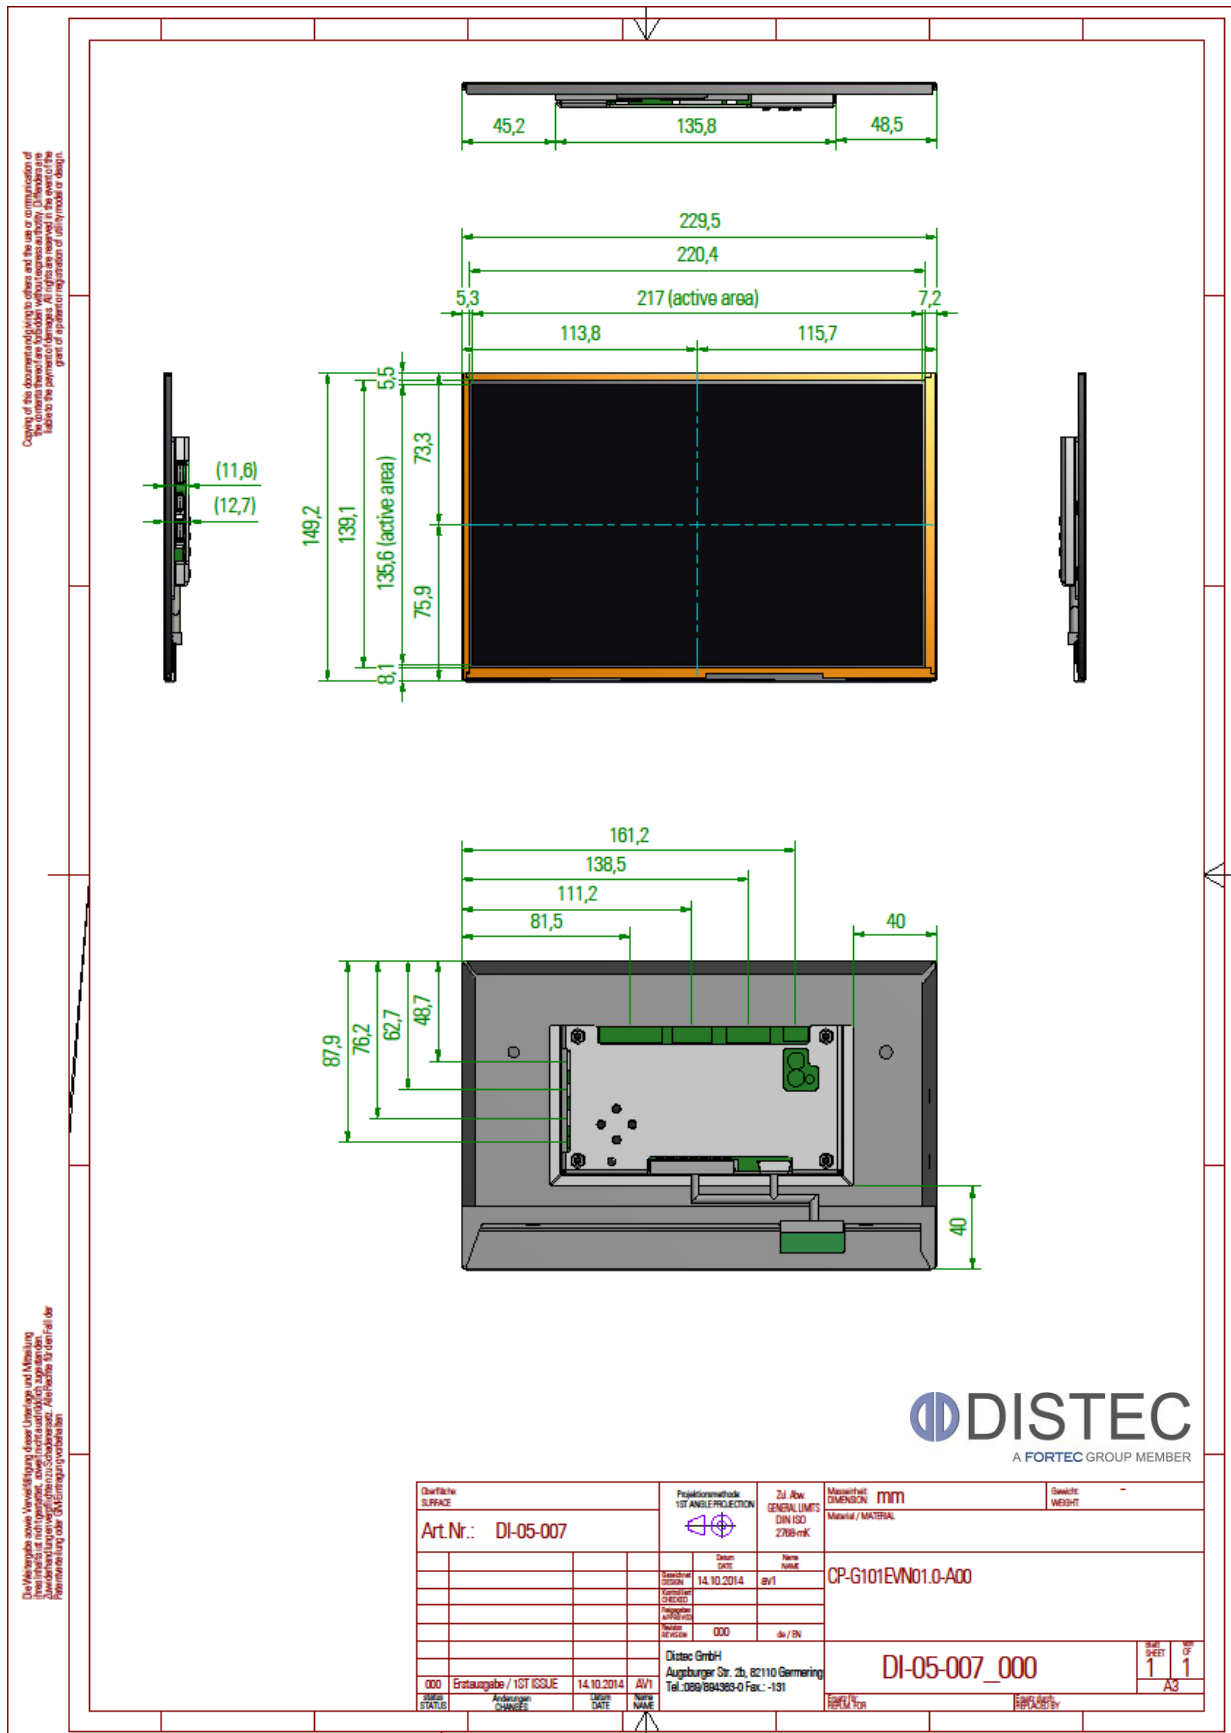

3 Characteristics

Items	Unit	Specification
Type	LCD TFT	CP-G101EVN010-A00
Screen Diagonal	[inch]/[mm]	10.1/256.5
Physical Size H x V x D	[mm]	229.46 x 149.2 x 5.54
Active Area H x V	[mm]	216.96 x 135.6
Pixels H x V		1280 (x3) x 800
Supported Colors		262K colors (RGB 6-bit)
Brightness	[cd/m ²]	300
Viewing Angle		6h / 12h
Nominal Input Voltage	[V]	12 typ.
Typical Power Consumption	[W]	17 typ.
Weight	[kg]	TBD
Electrical Interface		RGB, TMDS, DisplayPort, UART
Temperature Range T _{OP}	[°C]	-20...+60

3.1 Further Specifications

3.1.1 TFT Controller

Distec PrismaCOMPACT-Media [Datasheet PrismaCOMPACT-Media](#)

3.1.2 TFT-Display

AUO G101EVN01.0 [Datasheet G101EVN01.0](#)

4 Mechanical Drawing

5 Optional Accessories