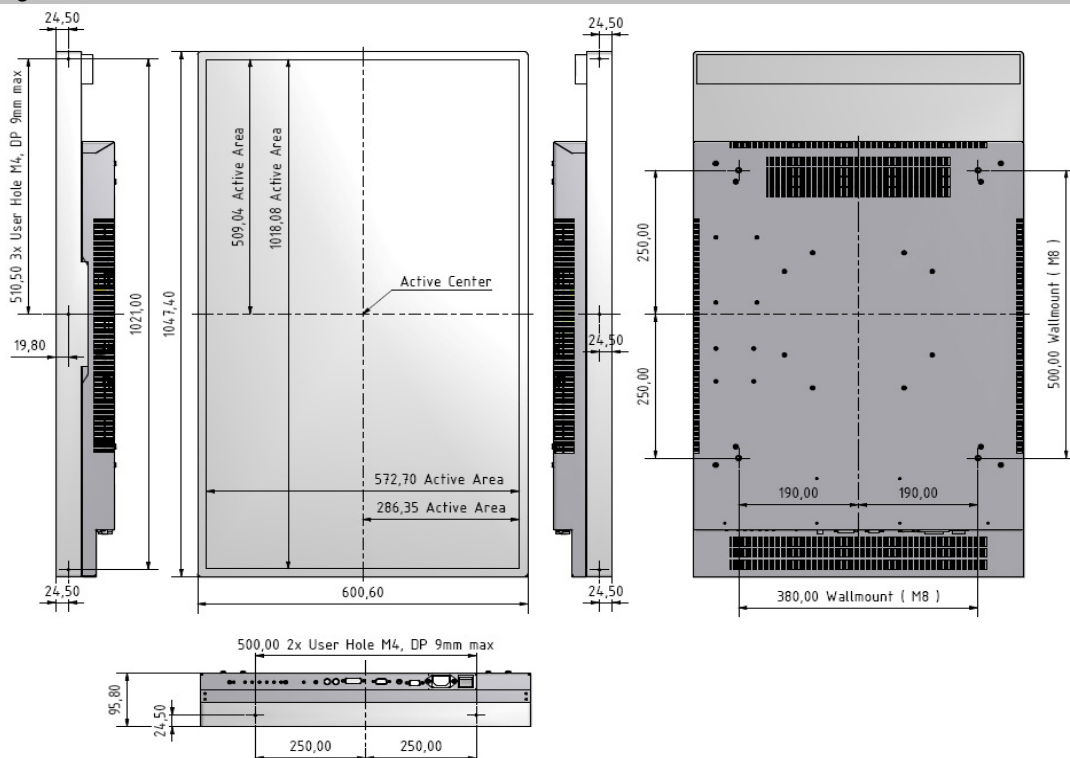

DATA SHEET

Housing

Construction:	Steel / Alu frame construction w/EMC approved
Size:	1047,4 x 600,6 x 95,8 mm (H x V x D)
Weight:	21,7 kg
Front Bezel Mounting:	left/right 4x M4 Nut and up/down 2x M4 Nut
Wall Mounting:	4x M8 Nut
EMI/EMS:	Meets FCC class B, CE
Safety:	Meets GS

Drawing

Befestigungsvarianten INLine 32-46"