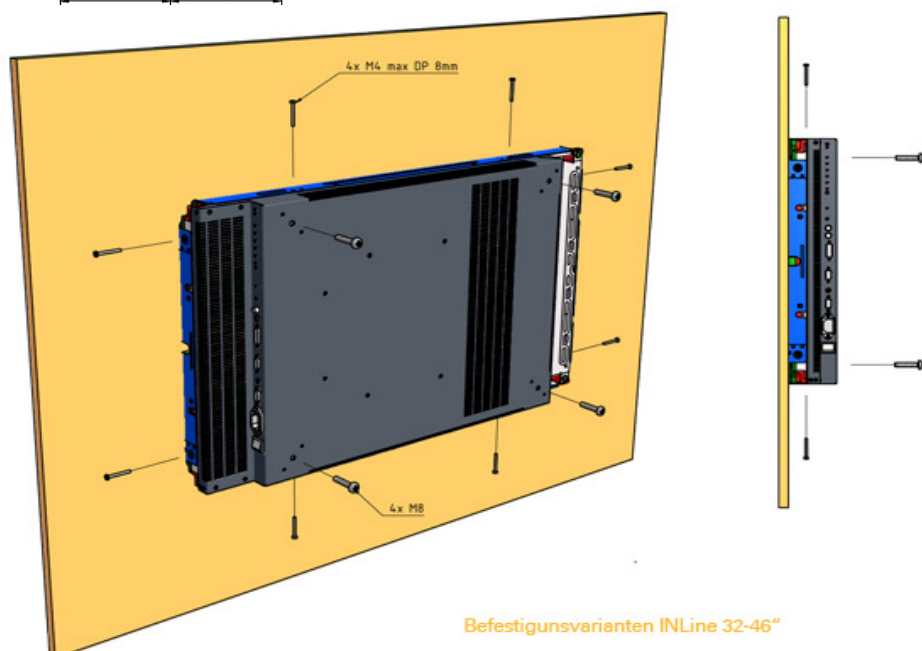

DATA SHEET

Housing

Construction:	Steel / Alu frame construction w/EMC approved
Size:	1047,4 x 600,6 x 95,8 mm (H x V x D)
Weight:	21,7 kg
Front Bezel Mounting:	left/right 4x M4 Nut and up/down 2x M4 Nut
Wall Mounting:	4x M8 Nut
EMI/EMS:	Meets FCC class B, CE
Safety:	Meets GS

Drawing

Befestigungsvarianten INLine 32-46"